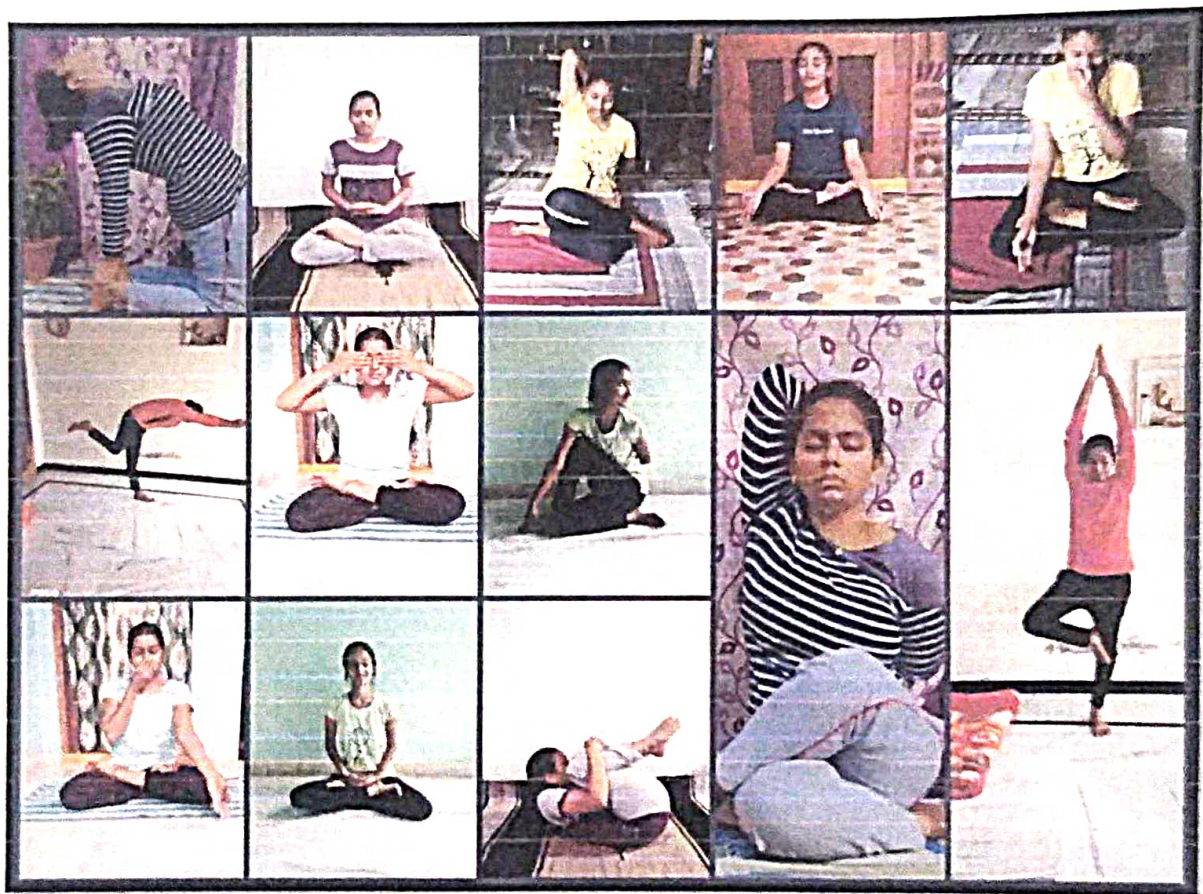

INTERNATIONAL YOGA DAY

On the occasion of "YOGA DAY", our NCC cadets have practiced yoga at their homes due to covid pandemic 2020-2021.

PRINCIPAL
St. Ann's College for Women
GORANTLA, GUNTUR-522 034

ST. ANN'S COLLEGE FOR WOMEN